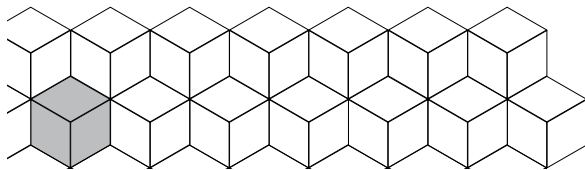

DISCOVER MORE

Scan the QR Code to view the collection of Rhombus patterns.

The printed colours shown in this brochure may vary from actual product colours. We recommend selecting colours from actual product samples. Please contact your local dealer for more information.