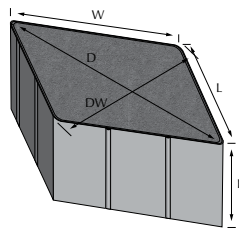

SPECIFICATIONS

NAME	METRIC DIMENSIONS	IMPERIAL DIMENSIONS	WEIGHT	UNITS/PALLET	SQ.FT./PALLET	APPLICATIONS		
Rhombus	173mm W x 173mm L x 100mm H x 301 D x 173 DW	6.84" W x 6.84" L x 3.93" H x 11.58" D x 6.84 DW	12.6 kg	240	67.57	X	X	X

LIGHT-DUTY VEHICULAR
Indicates product is suitable for projects with light-duty vehicular use.

HEAVY-DUTY VEHICULAR
Indicates product is suitable for projects with commercial or heavy-duty vehicular use.