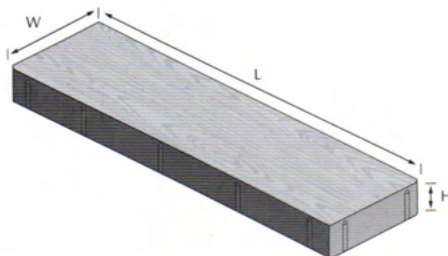

SPECIFICATIONS

Name	Metric Units	U.S. Customary Units	Weight	Units/Pallet	Sq. Ft./Pallet
Wood Grain	148mm W x 448mm L x 60mm H	5.83" W x 17.64" L x 2.375" H	19 lbs	112	80

For design consideration add 1.5mm or .06" to the W and L dimensions to allow for the spacers.