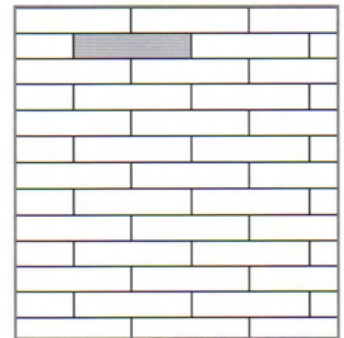

Wood Grain Paver

INTERLOCKING PAVING STONES

Great Hardscapes Start Here®

Wood Grain Paver

INTERLOCKING PAVING STONES

Basalite's Wood Grain Paver has the look and beauty of natural wood with the durability of concrete. Basalite's Wood Grain Paver will never need to be stained like wood and will not rot, warp, splinter or fade over time.

Cover and above Wood Grain Paver in Driftwood

STOCK COLOURS

Custom colours are available by special order - please contact your local dealer.

Driftwood

PATTERNS

Running Bond
100% Wood Grain Paver

Herringbone
100% Wood Grain Paver